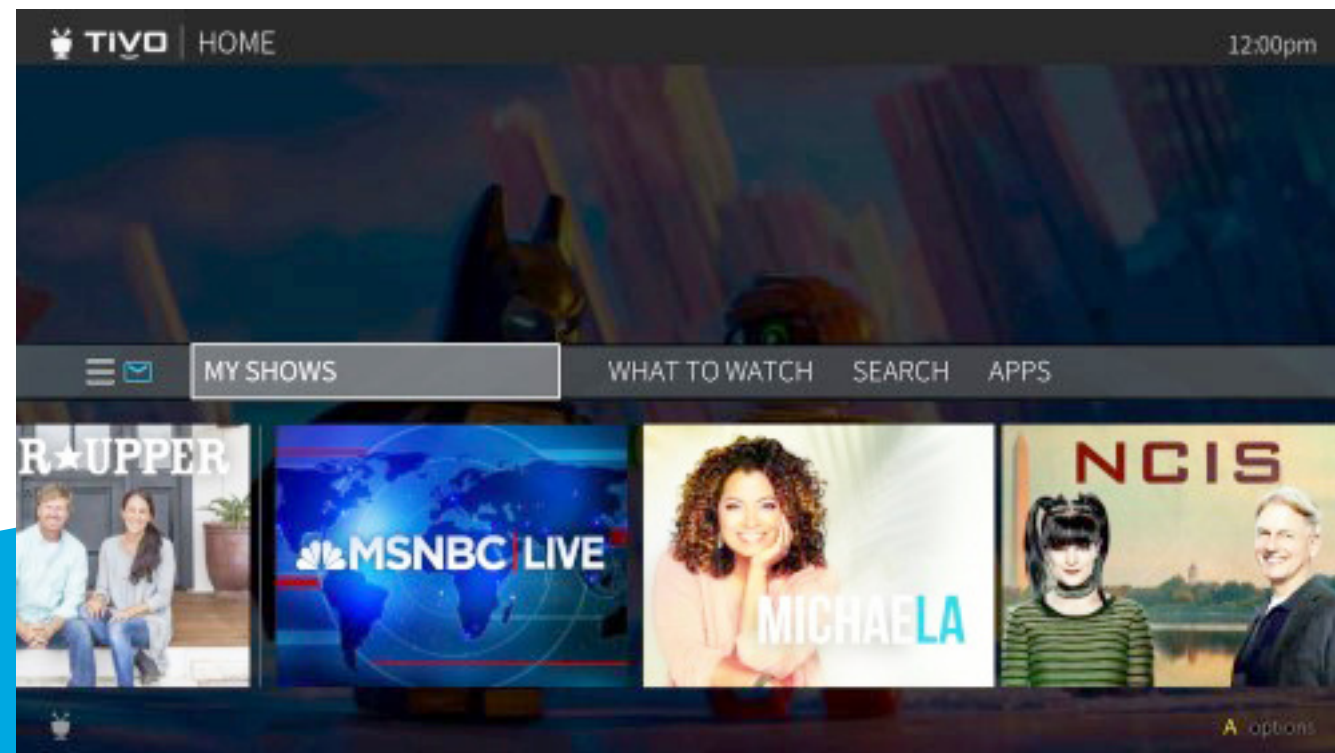

# Find Your TiVo® Experience

TIVO®

Press the **TiVo** button on your TiVo remote to see which experience you have on your equipment.

Newer TiVo Experience

Classic TiVo Experience