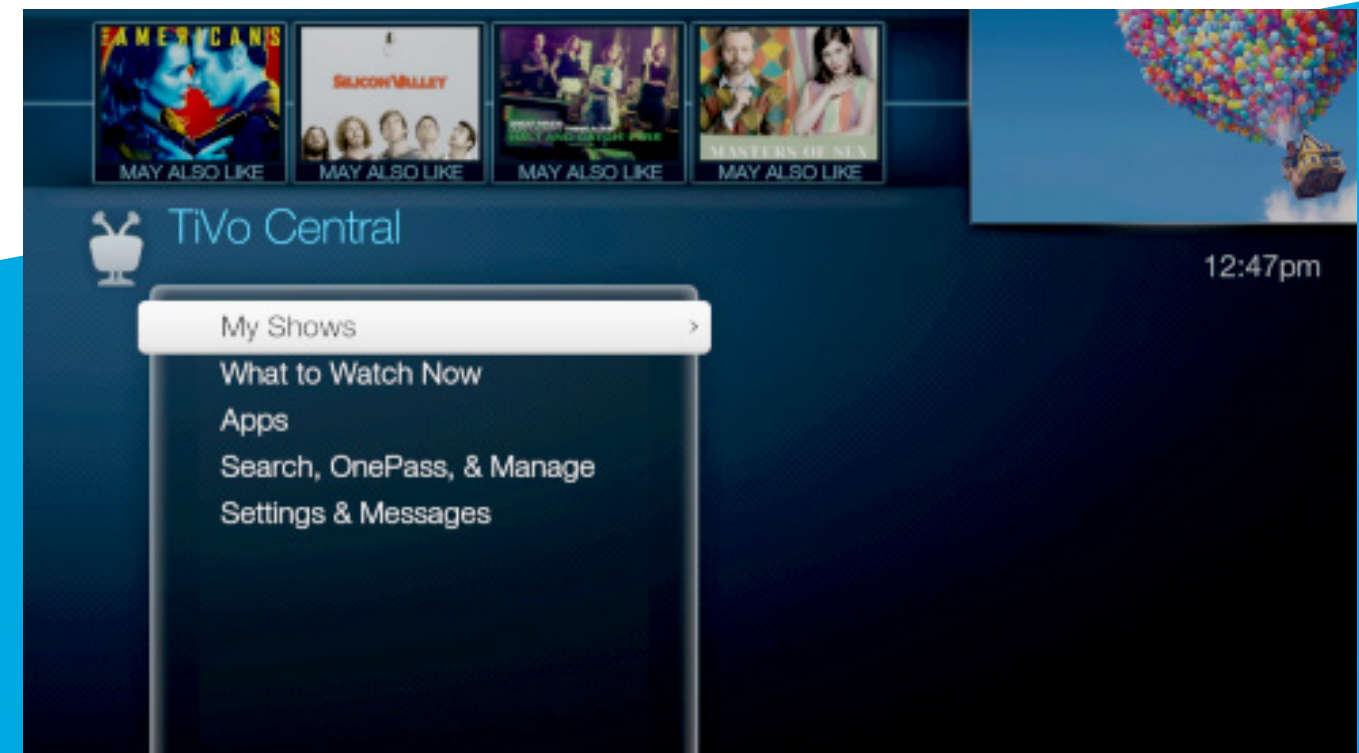

# Find Your TiVo® Experience

TIVO®

Press the **TiVo** button on your TiVo remote to see which experience you have on your equipment.

Newer TiVo Experience

Classic TiVo Experience